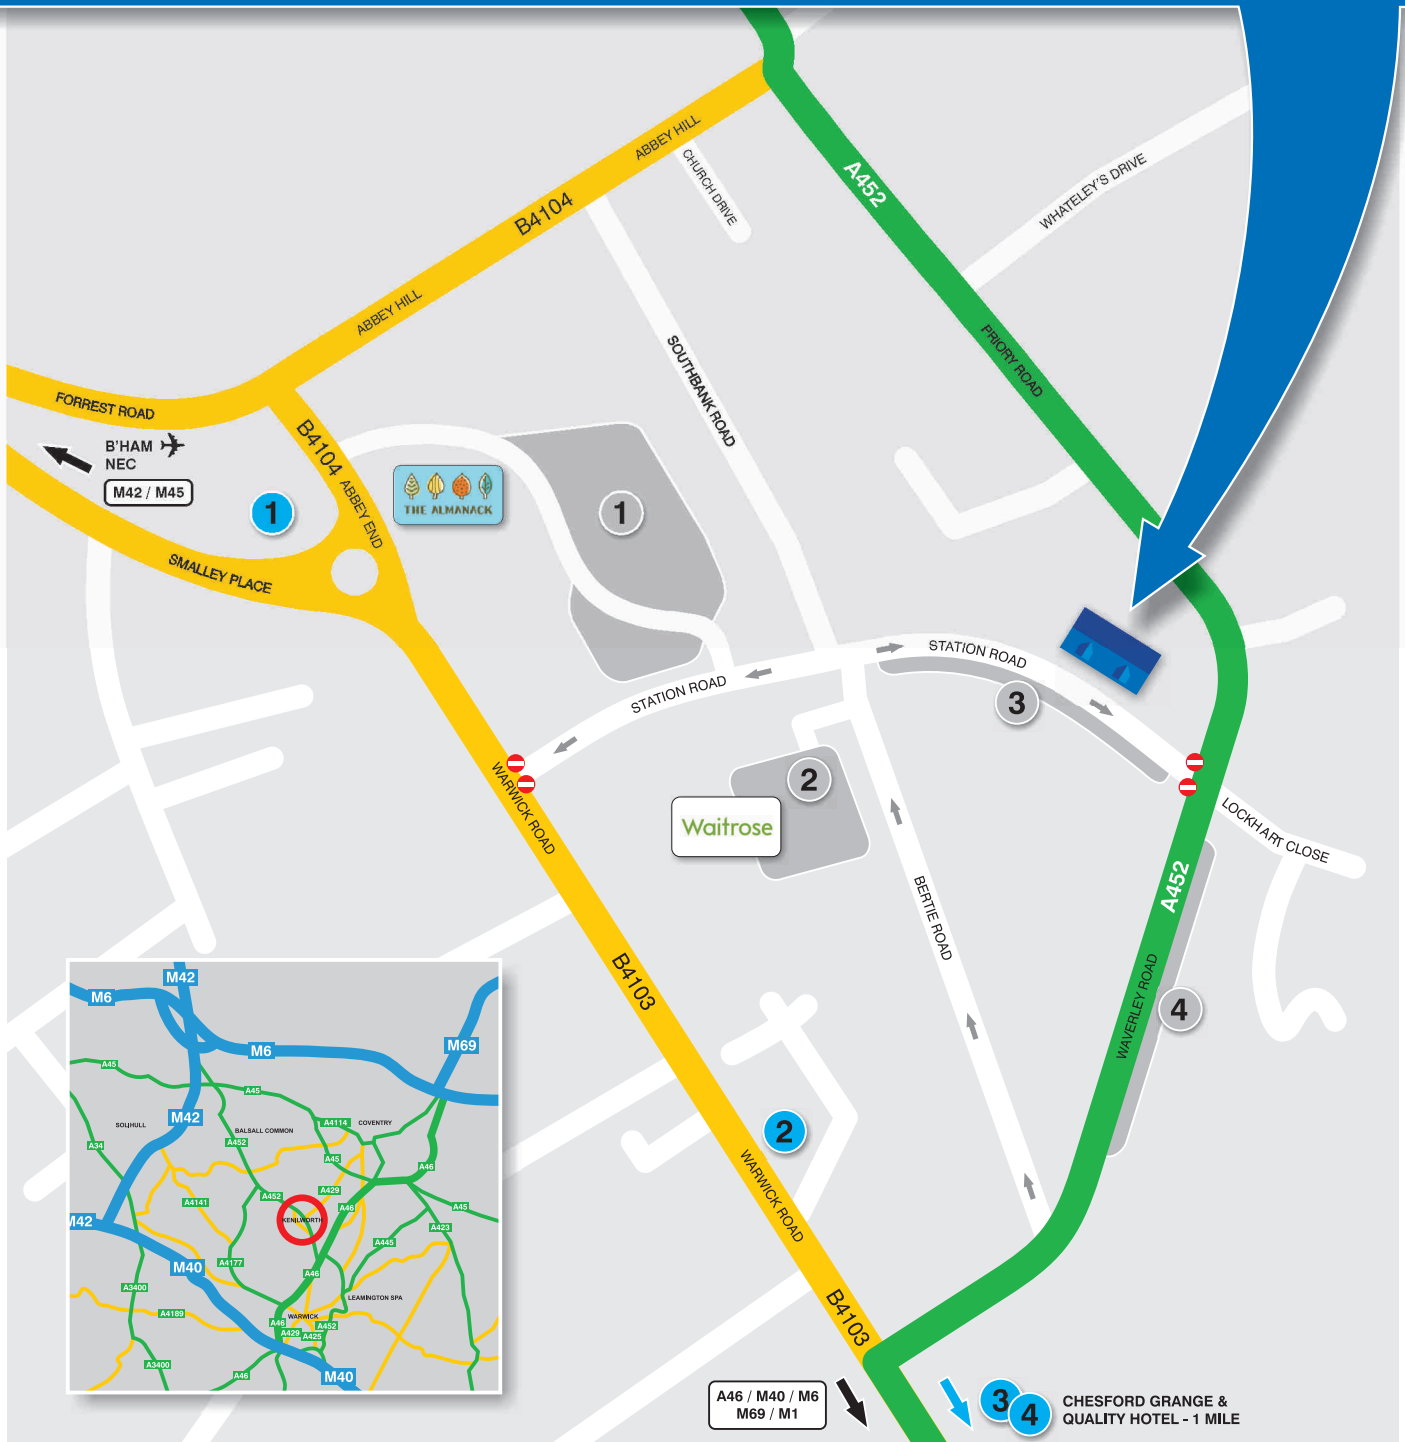

## Where we are...

### Parking

- ① **Abbey End Car Park** Long term
- ② **Waitrose** 2hrs max, refunded with small purchase
- ③ **Station Road** 2hrs max, metered
- ④ **Waverley Road** 2hrs max, free