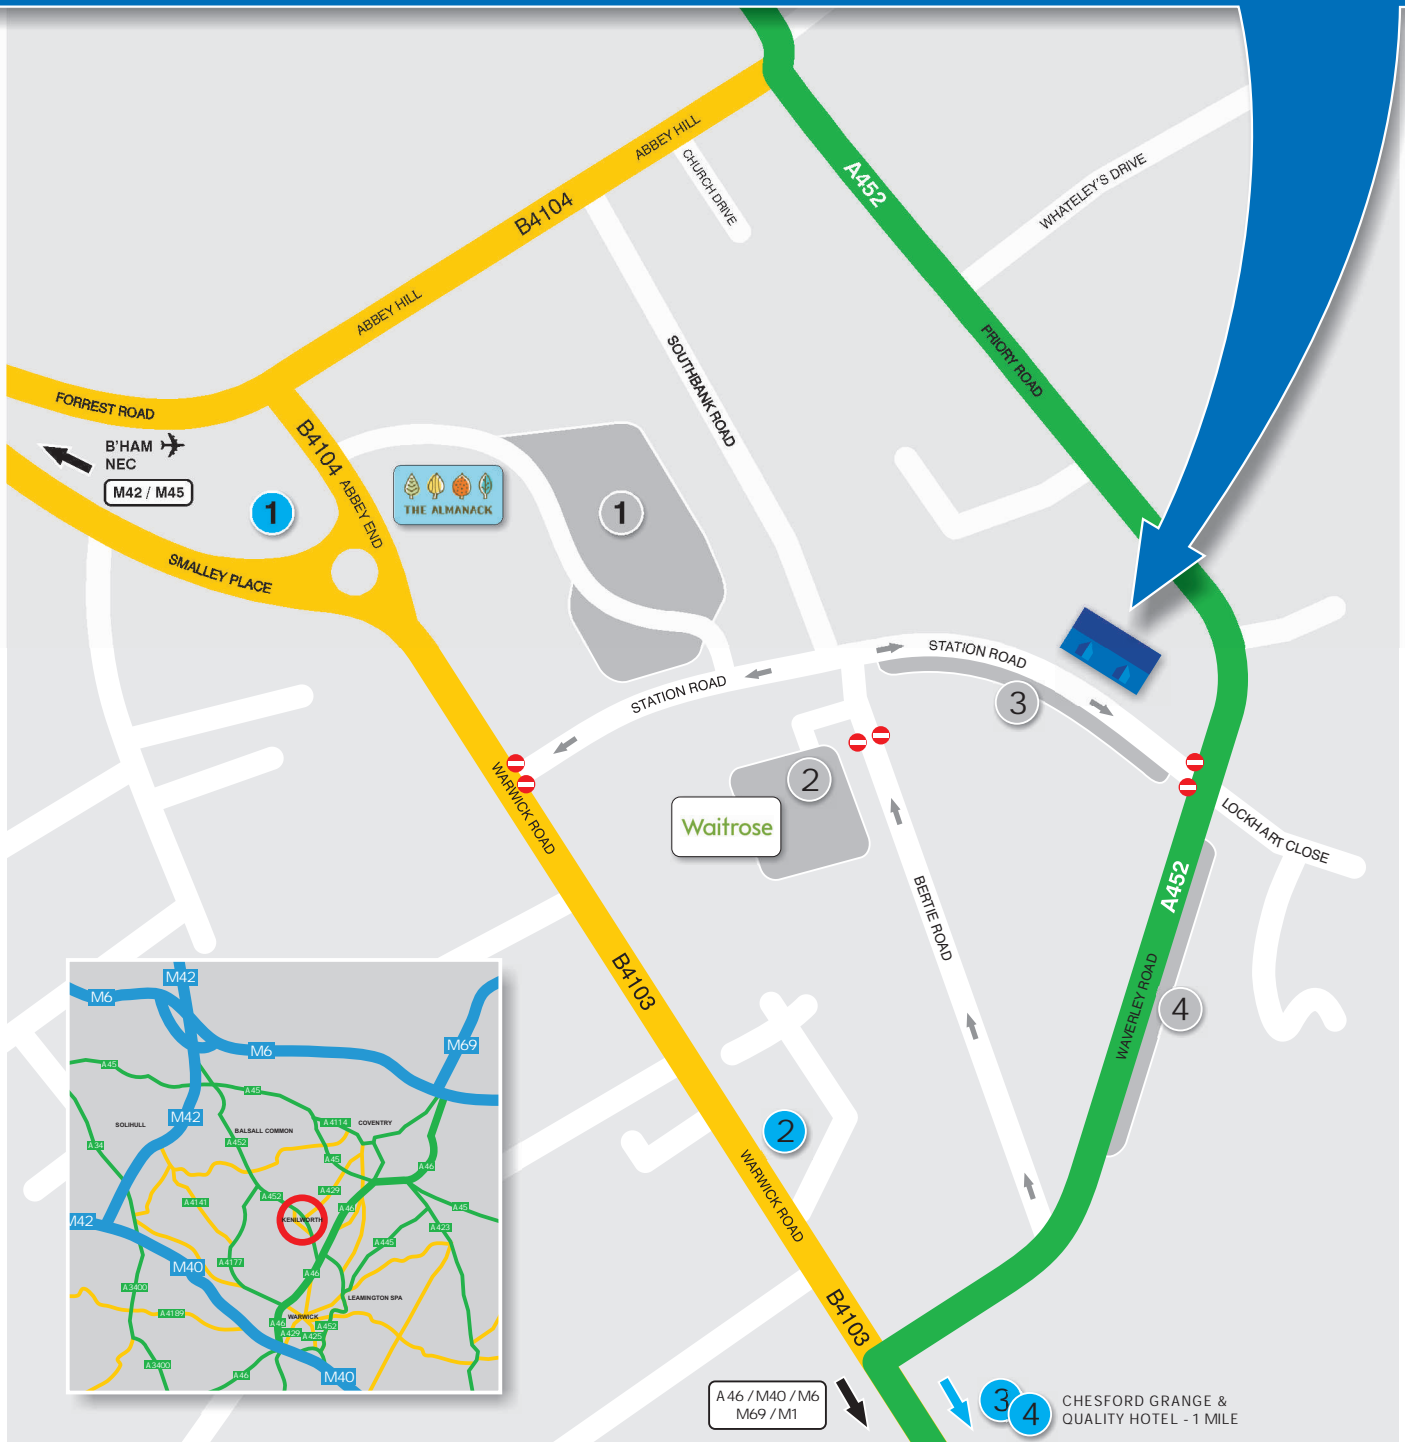

Where we are...

Parking

- ① Abbey End Car Park Long term
- ② Waitrose 2hrs max, refunded with small purchase
- ③ Station Road 2hrs max, metered
- ④ Waverley Road 2hrs max, free

Hotels

- ① De Montfort (Holiday Inn) ☎ 01926 855957 🌐 www.demontforthotel.com
- ② The Kenilworth ☎ 01926 779473 🌐 www.thekenilworth.co.uk
- ③ The Chesford Grange ☎ 01926 859331 🌐 www.qhotels.co.uk
- ④ Quality Hotel ☎ 01926 858331 🌐 www.choicehotelseurope.com